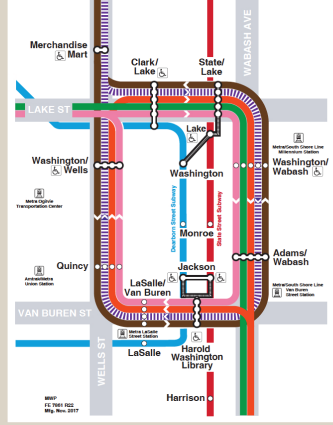

CHICAGO PUBLIC TRANSIT INFORMATION

CHICAGO TRANSIT SYSTEM MAP

For more information about public transportation, including bus routes, visit www.transitchicago.com

Rail ('L') System Map

For Travel Information Call: 1-312-836-7000

Hearing Impaired: 1-888-CTA-TTY1

Online: transitchicago.com

- Station
- Rush period service only
- Direction of travel
- Boarding at station in direction shown only
- Commuter rail
- Park & Ride
- Accessible station
- Airport
- Transfer station
- Transfer station: Use required to transfer between lines

Loop

©2017 Chicago Transit Authority - All rights reserved. Reproduction without permission is strictly prohibited. Visit transitchicago.com for latest version.