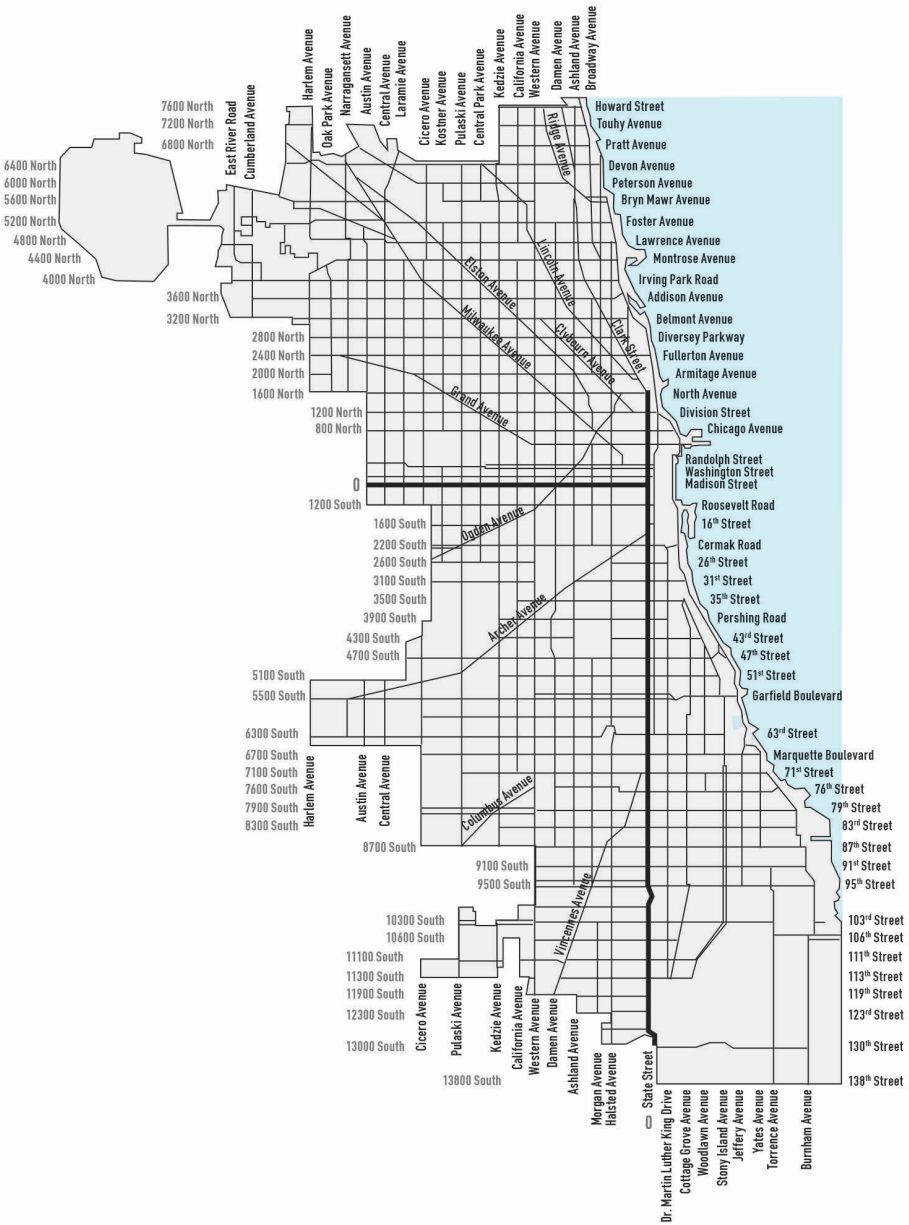

CHICAGO GRID SYSTEM MAP

All streets, including diagonal streets, are numbered North, South, East, or West from the base lines.