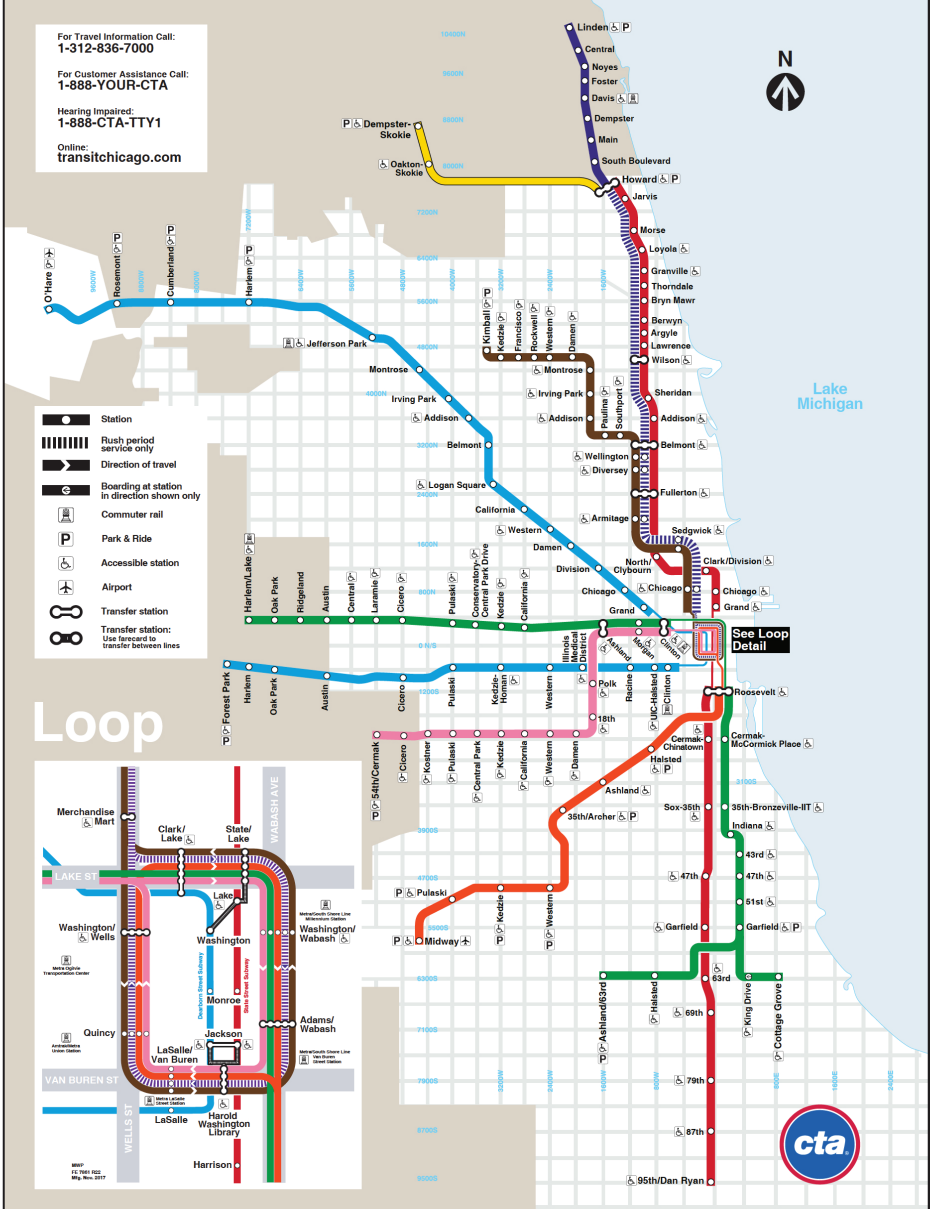

CHICAGO PUBLIC TRANSIT INFORMATION

CHICAGO TRANSIT SYSTEM MAP

For more information about public transportation, including bus routes, visit www.transitchicago.com

Rail ('L') System Map

For Travel Information Call: 1-312-836-7000

Hearing Impaired: 1-888-CTA-TTY1

Online: transitchicago.com

- Station
- Rush period service only
- Direction of travel
- Boarding at station in direction shown only
- Commuter rail
- Park & Ride
- Accessible station
- Airport
- Transfer station
- Transfer station: Use required to transfer between lines

Loop

©2017 Chicago Transit Authority - All rights reserved. Reproduction without permission is strictly prohibited. Visit transitchicago.com for latest version.