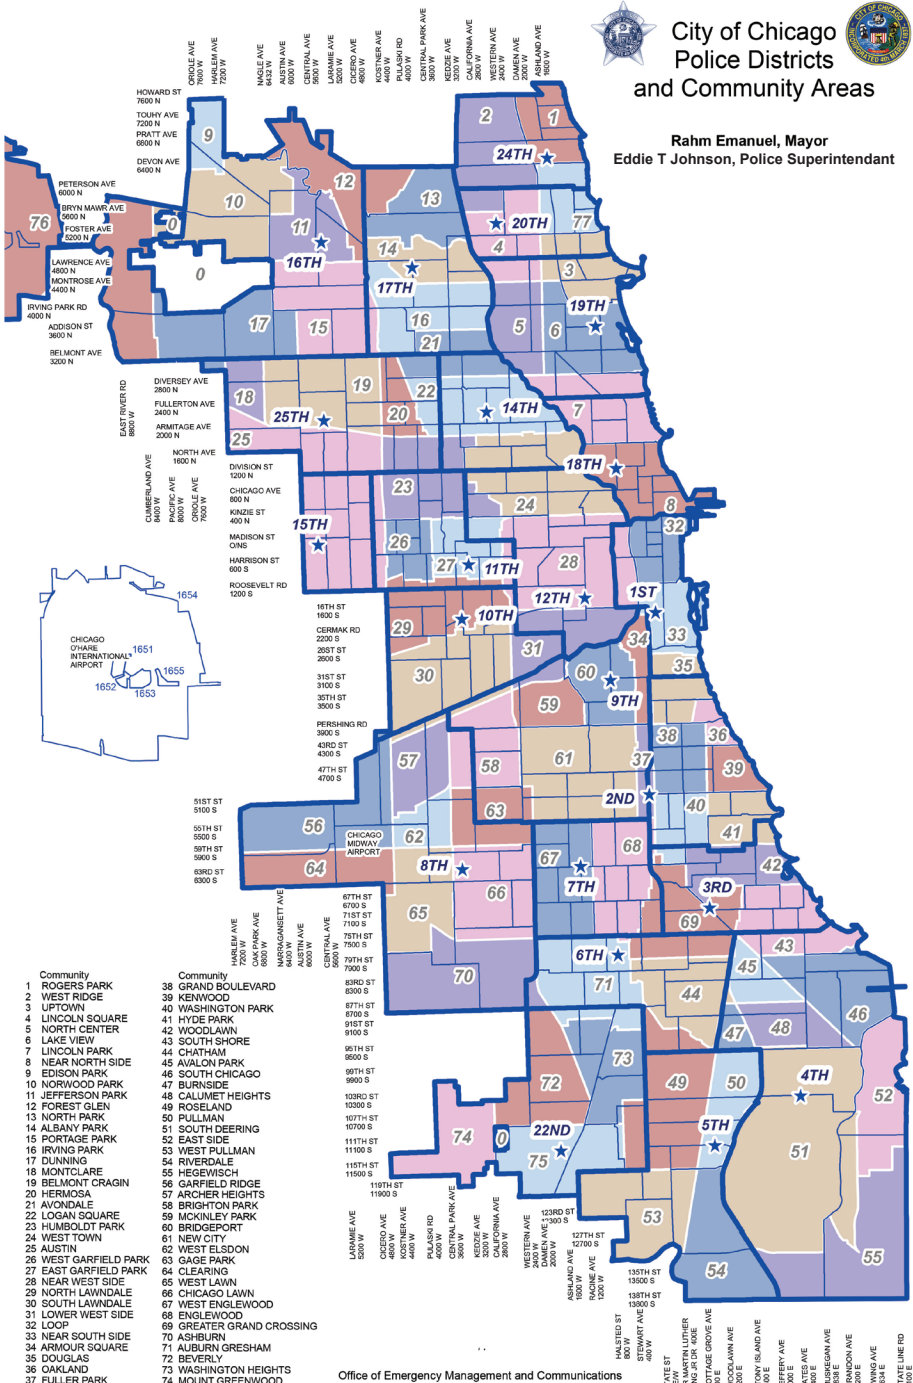

CHICAGO POLICE DISTRICT MAP

City of Chicago
Police Districts
and Community Areas

Rahm Emanuel, Mayor
Eddie T Johnson, Police Superintendent

Office of Emergency Management and Communications
Bureau of Support Services
PGIS GIS
November 2016