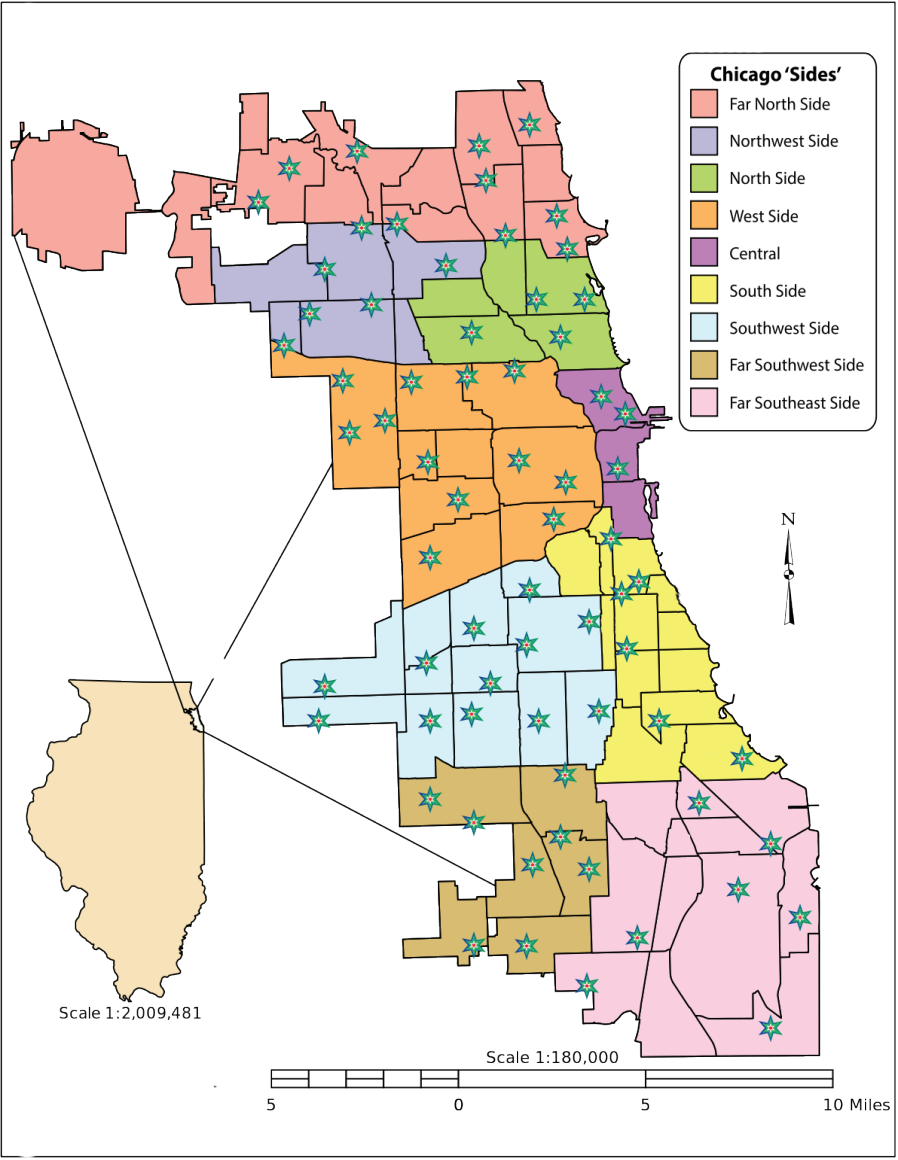

CHICAGO LIBRARY INFORMATION

CHICAGO LIBRARY NEIGHBORHOOD MAP

CHICAGO POLICE DISTRICT MAP

City of Chicago
Police Districts
and Community Areas

Rahm Emanuel, Mayor
Eddie T Johnson, Police Superintendent

- 1 Community
- 2 ROGERS PARK
- 3 WEST RIDGE
- 4 UPTOWN
- 5 LINCOLN SQUARE
- 6 NORTH CENTER
- 7 LAKE VIEW
- 8 LINCOLN PARK
- 9 NEAR NORTH SIDE
- 10 EDISON PARK
- 11 NORWOOD PARK
- 12 JEFFERSON PARK
- 13 FOREST GLEN
- 14 NORTH PARK
- 15 ALBANY PARK
- 16 PORTAGE PARK
- 17 IRVING PARK
- 18 DUNNING
- 19 MONTCLARE
- 20 BELMONT CRAGIN
- 21 HERMOSA
- 22 AVONDALE
- 23 LOGAN SQUARE
- 24 HUMBOLDT PARK
- 25 WEST TOWN
- 26 AUSTIN
- 27 WEST GARFIELD PARK
- 28 EAST GARFIELD PARK
- 29 NEAR WEST SIDE
- 30 NORTH LAWNDALE
- 31 SOUTH LAWNDALE
- 32 LOWER WEST SIDE
- 33 LOOP
- 34 NEAR SOUTH SIDE
- 35 ARMOUR SQUARE
- 36 DOUGLAS
- 37 OAKLAND
- 38 FULLER PARK